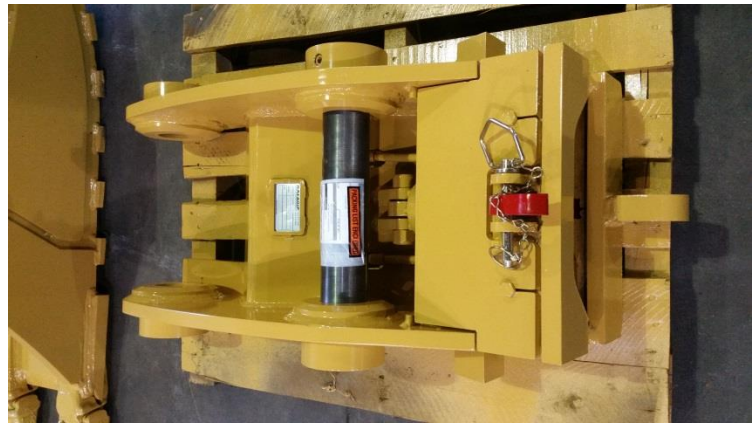

DAEQUIP

PREMIUM EQUIPMENT ATTACHMENTS

"DESIGNED TO WORK, BUILT TO LAST"

Hydraulic Wedge Type Quick Coupler

FEATURES:

- Unique wedge design **guarantees release** every time
- Heavy wall cylinder barrel prevents barrel dents and damage from rocks and debris.
- Wedge cylinder guard cover plate available on most models
- Dual H.D. springs for wedge hold in event of a hydraulic pressure loss.
- Standard H.D lifting eye.
- Choice of numerous styles which are **fully compatible** with other manufacturer's designs and hook-ups.
- High grade steel construction.
- Alloy steel boss construction.
- C.N.C. machined for improved accuracy and fit up.
- Front pin bosses fitted with through hardened steel bushings.
- Hydraulic thumb ready.
- Multi-pass welding at all stress points.