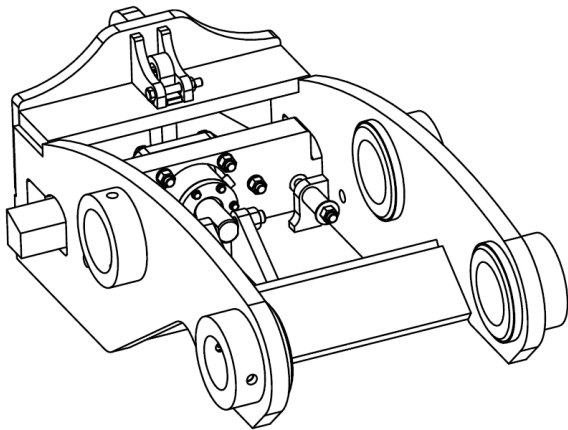

DAEQUIP

PREMIUM EQUIPMENT ATTACHMENTS

"DESIGNED TO WORK, BUILT TO LAST"

Hydraulic Wedge Type Quick Coupler

FEATURES:

- Unique wedge design **guarantees release** every time
- Heavy wall cylinder barrel prevents barrel dents and damage from rocks and debris.
- Wedge cylinder guard cover plate available on most models
- Dual H.D. springs for wedge hold in event of a hydraulic pressure loss.
- Standard H.D lifting eye.
- Choice of numerous styles which are **fully compatible** with other manufacturer's designs and hook-ups.
- High grade steel construction.
- Alloy steel boss construction.
- C.N.C. machined for improved accuracy and fit up.
- Front pin bosses fitted with through hardened steel bushings.
- Hydraulic thumb ready.
- Multi-pass welding at all stress points.