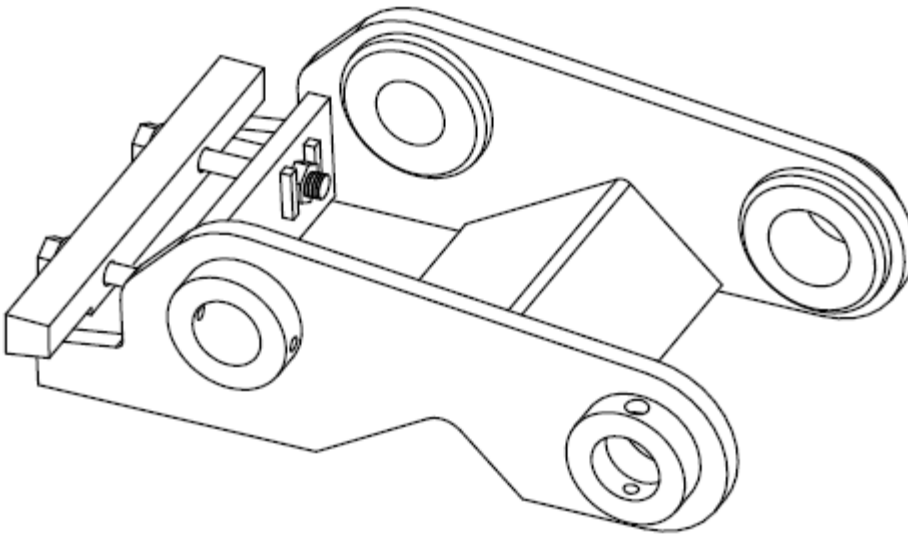

QUICK-ATTACH SADDLES "WEDGE TYPE"

DESTEC

CWS

WELDCO

**FAS
FINNING**

FEATURES:

- ▷ Choice of numerous styles which are fully compatible with other manufacturer's designs.
- ▷ High grade steel construction.
- ▷ Alloy steel boss construction.
- ▷ C.N.C. machined for improved accuracy and fit up.
- ▷ Front pin bosses fitted with through hardened steel bushings.
- ▷ Hydraulic thumb ready.
- ▷ Multi-pass welding at all stress points.